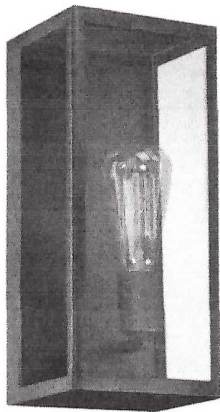

N. Conway Lowe's Open until 9 PM >

Prices, Promotions, styles, and availability may vary. Our local stores do not honor online pricing. Prices and availability of products and services are subject to change without notice. Errors will be corrected where discovered, and Lowe's reserves the right to revoke any stated offer and to correct any errors, inaccuracies or omissions including after an order has been submitted.

Lighting & Ceiling Fans / Outdoor Lighting / Outdoor Wall Lighting / Outdoor Wall Lights

$264.00

Quantity: 0

View Q&A

Eurofase Metal Panel Framework Outdoor Sconce Clear Glass Weathered Bronze Metal Finish

Item #33459195 Model #25502-012

Dimmable LED included

Clear glass

1 + Qty

Add to Cart

Free Store Pickup Pickup Estimated Sat, Jan 30, 2021

Delivery Delivery Estimated Sat, Jan 30, 2021

OVERVIEW

This wall sconce is a unique piece to add to your outdoors this one-light wall sconce has a weathered bronze metal finish that gives it a rustic chic yet industrial look and the clear glass allows the filament bulb to be seen in all their glory.

- Clear glass paneling with weathered bronze metal framework
- Dimmable LED included
- Clear glass
- Hardwire connection

CA Residents: Prop 65 Warning(s)