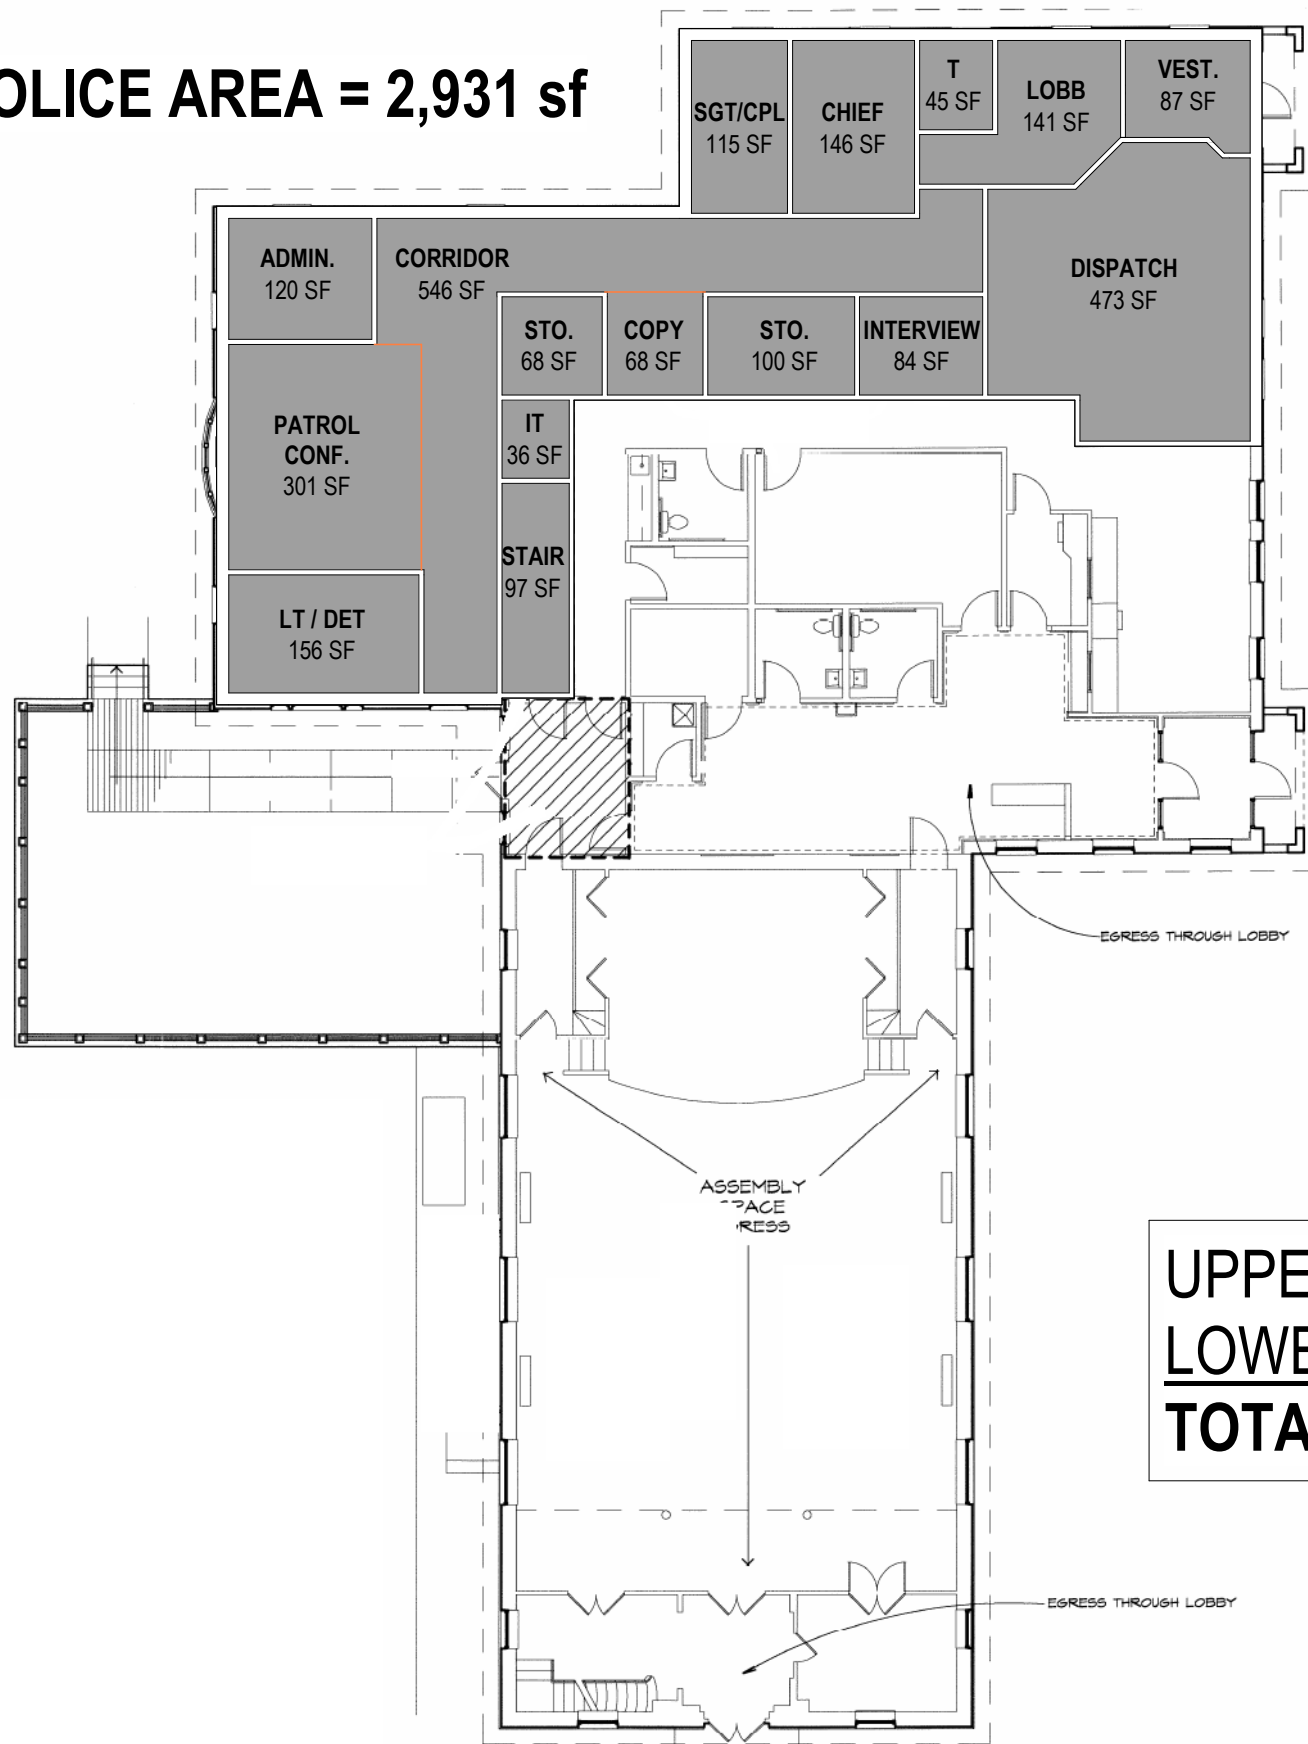

POLICE AREA = 2,931 sf

POLICE AREA = 5,382 sf

UPPER LEVEL = 2,931 sf
LOWER LEVEL = 5,382 sf
TOTAL = 8,313 sf

2 EXISTING UPPER LEVEL FLOOR PLAN
 PRES1 1/16" = 1'-0"

1 EXISTING LOWER LEVEL FLOOR PLAN
 PRES1 1/16" = 1'-0"

NEW LONDON POLICE DEPARTMENT